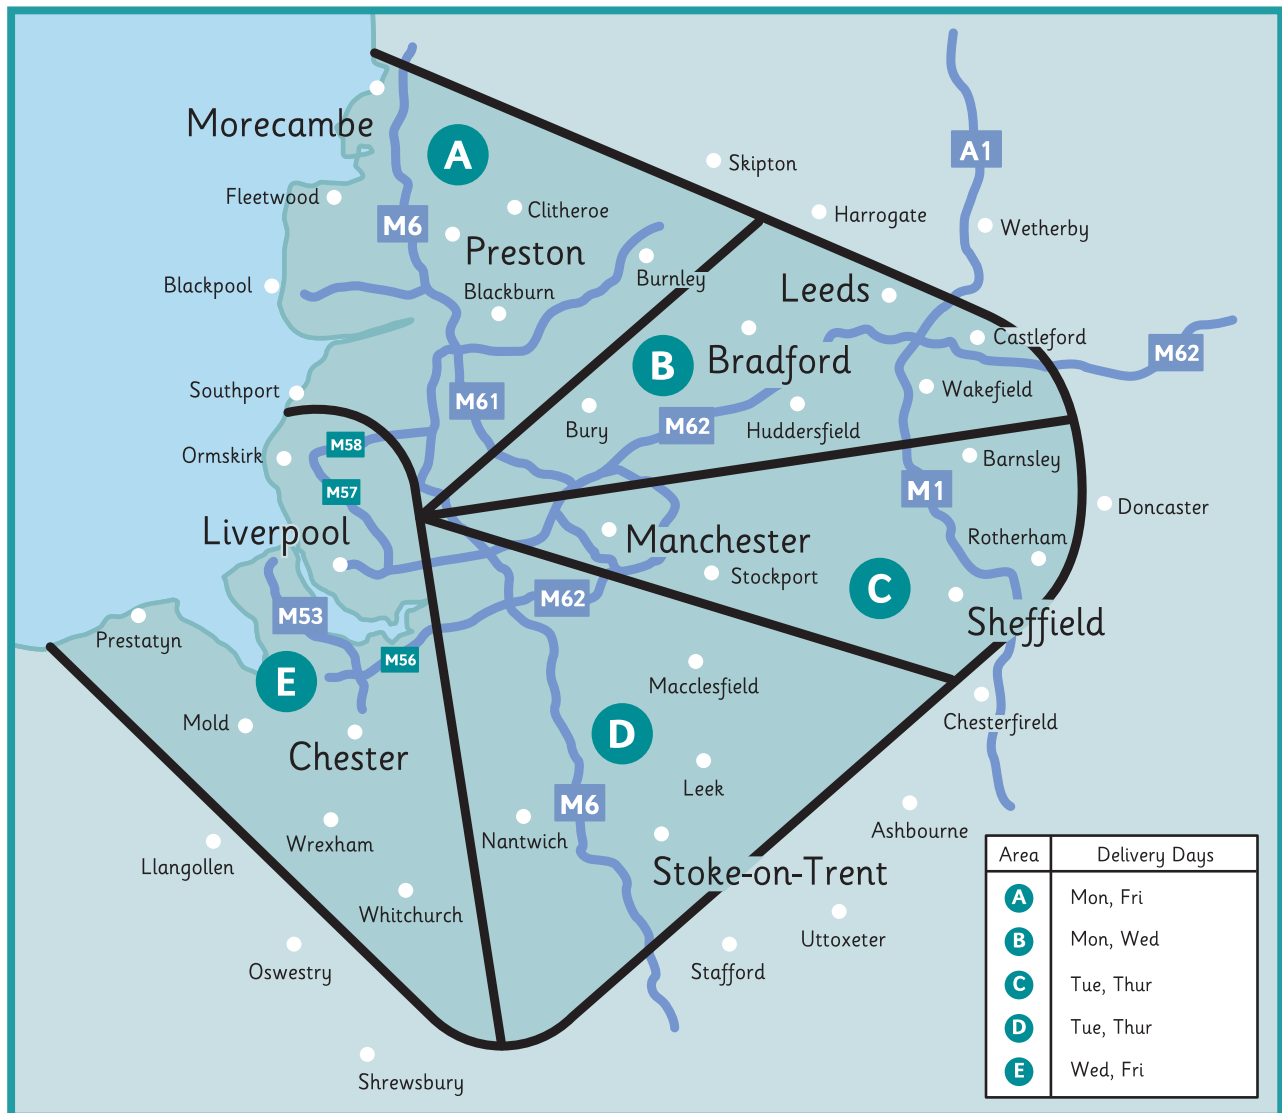

## Delivery

We offer a free collection and delivery service twice a week to the areas indicated below. To avoid multiple handling of frames which can occur with external couriers, all our deliveries outside of this area are made by a dedicated transport company. Our carriage costs are based on weight, size and location - ensuring your frame price remains competitive. Your frames will always be securely and carefully packaged for transportation.